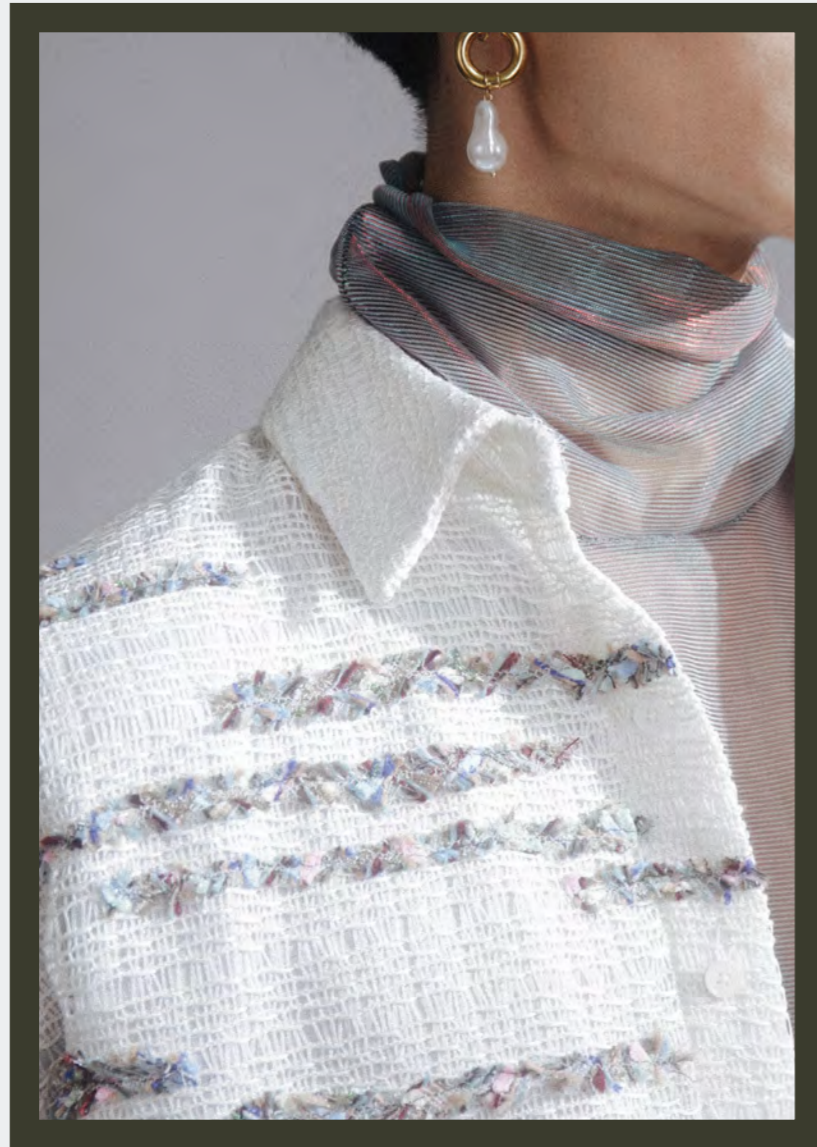

● ● 4. DU1701-4..... TWEED INTERLACED MESH BULK SHIRT
DU1801-3..... BRUSH-BLEACHED LOOSE JEANS